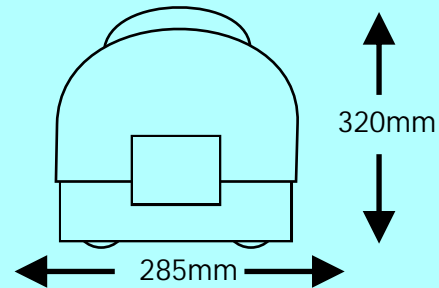

STANDARD ACCESSORY PRICES

	PART NO.	PRICE
SMALL POLYESTER DETAIL BRUSH	5206015.0	£3.20
MEDIUM POLYESTER DETAIL BRUSH	5206014.0	£4.15
LARGE TRIANGULAR BRUSH	8006008.1	£21.26
FLOOR BRUSH	8006001.1	£30.40
DETAIL JET NOZZLE	8006003.0	£10.24
SCRAPER TOOL	5206017.0	£2.99
WATER FUNNEL	7206004.0	£4.67
WINDOW SQUEEGEE	8006004.2	£24.94
REPLACE SQUEEGEE & CHANNEL	8006074.2	£4.46
MACHINE DRAINAGE TOOL	7106001.0	£4.36
STEAM EXTENSION TUBE	8006005.1	£15.70
COMPLETE STEAM HOSE 2.05Mtr WITH STEAM REGULATOR	8006013.3	£48.25
TRIANGULAR CLEANING PAD	7406001.0	£1.94
RECTANGULAR CLEANING PAD	7406000.0	£2.68
WHITE CLEANING TOWEL	7406004.0	£2.24

OPTIONAL ACCESSORY PRICES

SMALL BRASS DETAIL BRUSH	-	£3.39
MEDIUM BRASS DETAIL BRUSH	-	£4.25
LARGE POLYESTER ROUND BRUSH	-	£5.45
EXTRA LONG ALUMINIUM DETAIL NOZZLE	-	£17.27
AIR FRESHENING SYSTEM WITH ESSENCE	-	£20.95
ASSORTED PERFUMED OILS	-	£11.53
WATER FILLING BOTTLE	-	£3.62
MICROFIBRE CARPET CLEANING SLEEVE	-	£7.75
PROFESSIONAL IRON	-	£72.95
IRON MAT	-	£4.88

All prices exclude VAT

FULL TECHNICAL SPECIFICATION

- 230V - 50 Hz
- Boiler power - 2600W
- Pump power - 48W
- Iron max power - 800W
- Iron plate temperature - 250°C
- Steam temperature - 165°C
- 550kpa - 5.5 bar
- Autonomy - Continuous refilling
- Boiler capacity - 2.6 ltrs

No cleaning agents required, just add water!

Bacteria, germs, viruses killed by an intense 160°C steam

Continuous refilling saves time

The most user friendly cleaning machine